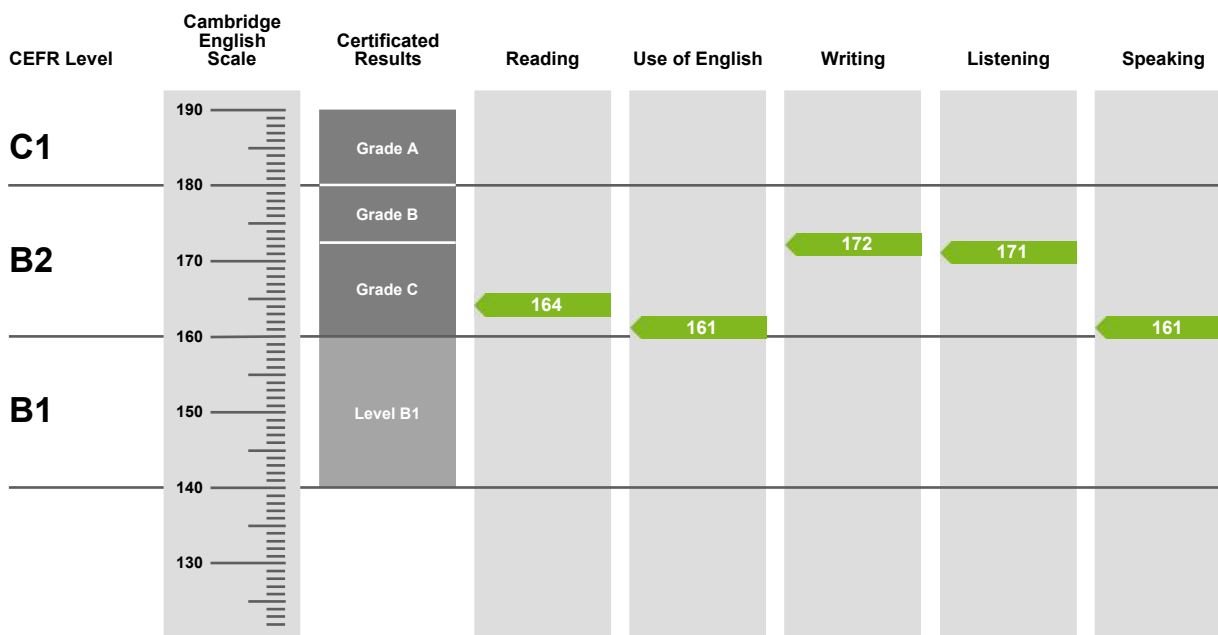

## Statement of Results

Candidate name

[Redacted candidate name]

Session

December (FCE2)  
2015

Place of entry

**BARCELONA**

Result

**Pass at Grade C**

Overall Score

**166**

CEFR Level

**B2**

The First Certificate in English (FCE) is an examination targeted at Level B2 in the Council of Europe's Common European Framework of Reference.

Candidates achieving Grade A (between 180 and 190 on the Cambridge English Scale) receive the First Certificate in English stating that they have demonstrated ability at Level C1. Candidates achieving Grade B or Grade C (between 160 and 179 on the Cambridge English Scale) receive the First Certificate in English at Level B2.

Candidates whose performance is below Level B2, but falls within Level B1 (between 140 and 159 on the Cambridge English Scale), receive a Cambridge English certificate stating that they have demonstrated ability at Level B1.