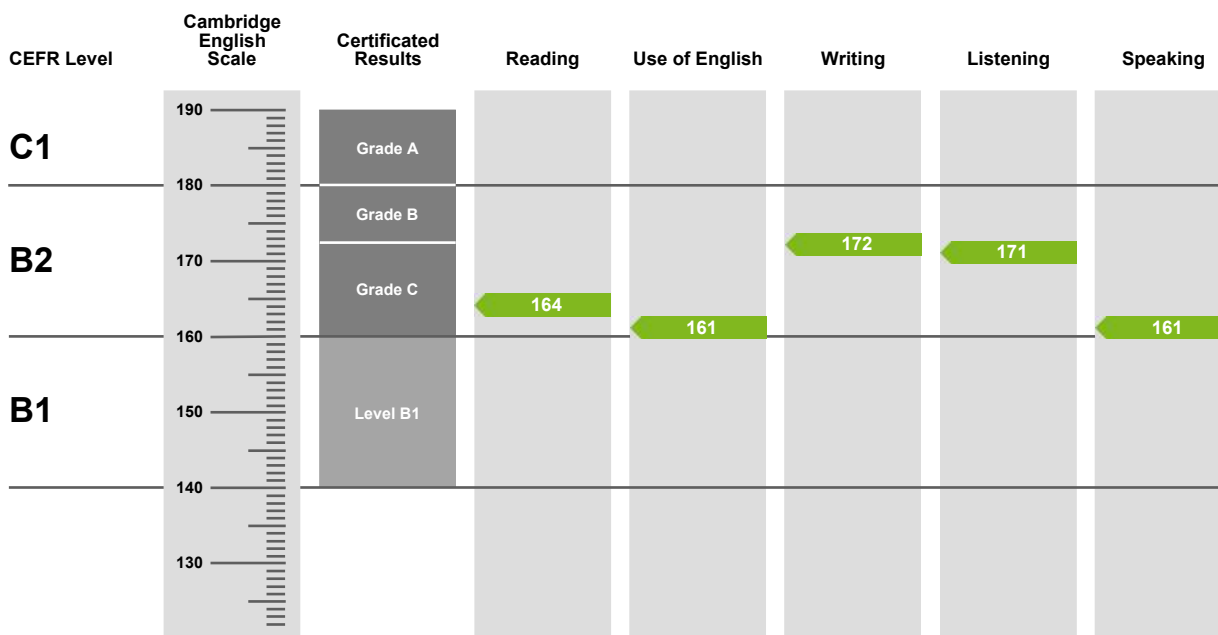

Result

Pass at Grade C

Overall Score

166

CEFR Level

B2

The First Certificate in English (FCE) is an examination targeted at Level B2 in the Council of Europe's Common European Framework of Reference.

Candidates achieving Grade A (between 180 and 190 on the Cambridge English Scale) receive the First Certificate in English stating that they have demonstrated ability at Level C1. Candidates achieving Grade B or Grade C (between 160 and 179 on the Cambridge English Scale) receive the First Certificate in English at Level B2.

Candidates whose performance is below Level B2, but falls within Level B1 (between 140 and 159 on the Cambridge English Scale), receive a Cambridge English certificate stating that they have demonstrated ability at Level B1.